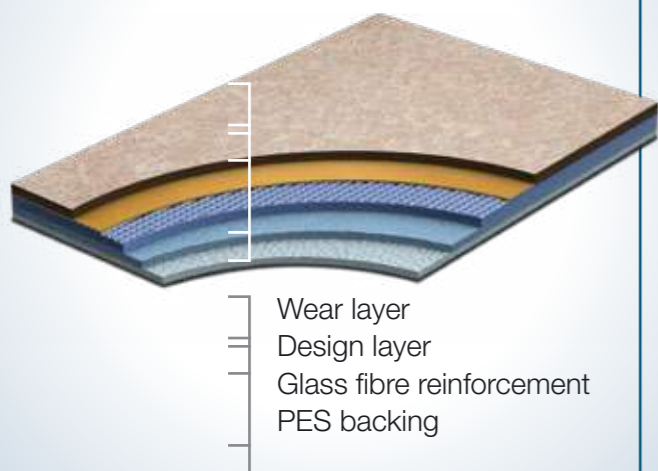

CONSTRUCTION

DESCRIPTION

Construction		heterogeneous
Total thickness	EN ISO 24346	3,2 mm
Wear layer thickness	EN ISO 24340	0,5 mm
Width of roll	EN ISO 24341	2 | 3 | 4 m
Standard length of rolls	EN ISO 24341	25 lm
Normal length of rolls	EN ISO 24341	18-27 lm
Total weight	EN ISO 23997	2,2 kg/m²

CLASSIFICATION

Classification	EN 685	class: 23/33/42

PERFORMANCE

Residual indentation	EN ISO 24343	max. 0,2 mm
Dimensional stability	EN ISO 23999	max. 0,2 %
Fire resistance	EN 13501-1	class: Cfl-s1
Slip resistance	EN 13893	class: R9
Light fastness	EN 20105 B02	grade 6
Abrasion group	MSZ EN 660-1	T
Castor chair resistance	EN ISO 4918	✓
Warranty		7 year